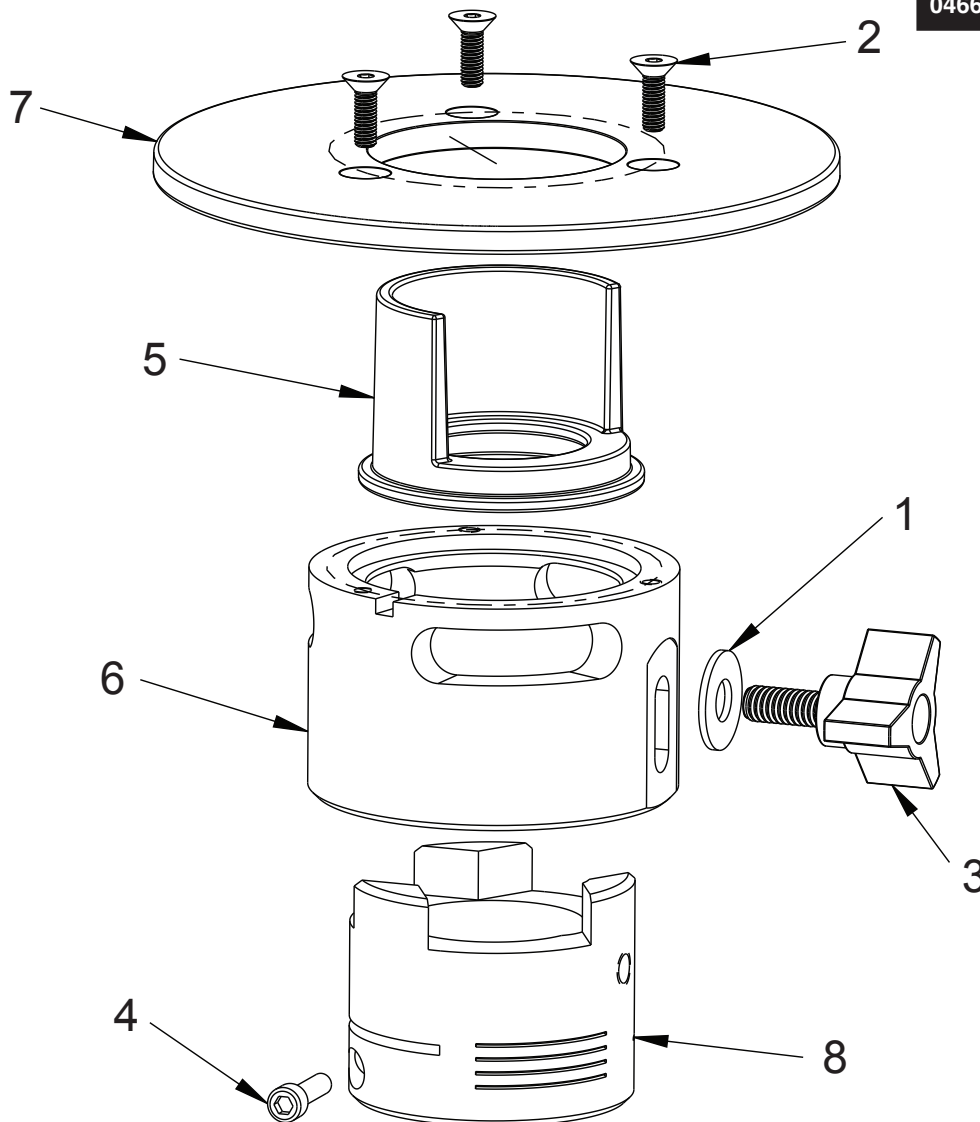

PIPE TOOLS & VISES
SINCE 1896

Bevel Boss® Pipe Beveler Heads

Replacement Parts

Applies to: 04646, 04648,
04649, 04658, 04659,
04666, 04671

Parts List

Ref. No.	04646 CPBBADP Item Code	04648 CPBDADP Item Code	04649 CPBMADP Item Code	04671 CPBMADP29 Item Code	Description	Qty.
1	30246	30246	30246	30246	5/16 FLAT WASHER	1
2	35279	35279	35279	35279	10-24 X 5/8" FHCS W/THIRD LOCK	3
3	35296	35296	35296	35296	KNOB	1
4	35297	35297	35297	35297	10-24 X 3/4" SHCS SCREW	1
5	44649	44649	44649	44649	SHROUD	1
6	94641	94641	94641	94641	ADJUSTING RING	1
7	94646	94646	94646	94646	GUIDE PLATE	1
8	94640	94647	94645	94674	ADAPTER COLLAR	1